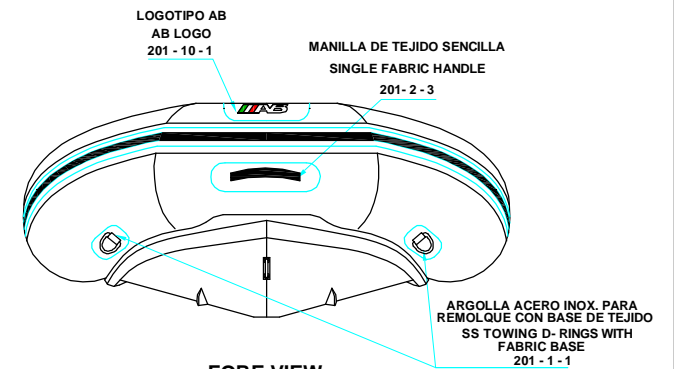

PLANT VIEW
VISTA SUPERIOR

AFT VIEW
VISTA TRASERA

LONGITUDINAL PROFILE
VISTA LATERAL

FORE VIEW
VISTA FRONTAL

NOTA: FAVOR INDICAR COLOR DEL BOTE AL ORDENAR / **NOTE:** MUST INDICATE BOAT COLOR WHEN ORDERING