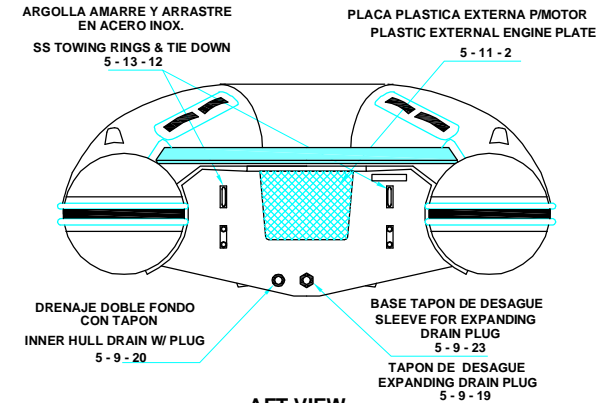

PLANT VIEW
VISTA SUPERIOR

AFT VIEW
VISTA TRASERA

LONGITUDINAL PROFILE
VISTA LATERAL

FORE VIEW
VISTA FRONTAL

NOTA: FAVOR INDICAR COLOR DEL BOTE AL ORDENAR / **NOTE:** MUST INDICATE BOAT COLOR WHEN ORDERING