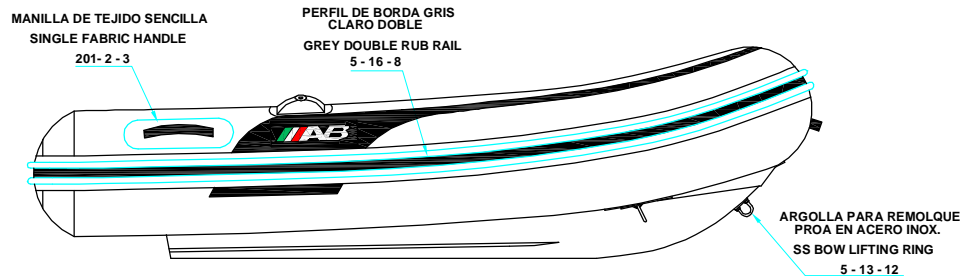

PLANT VIEW
VISTA SUPERIOR

AFT VIEW
VISTA TRASERA

LONGITUDINAL PROFILE
VISTA LATERAL

FORE VIEW
VISTA FRONTAL

NOTA: FAVOR INDICAR COLOR DEL BOTE AL ORDENAR / **NOTE:** MUST INDICATE BOAT COLOR WHEN ORDERING